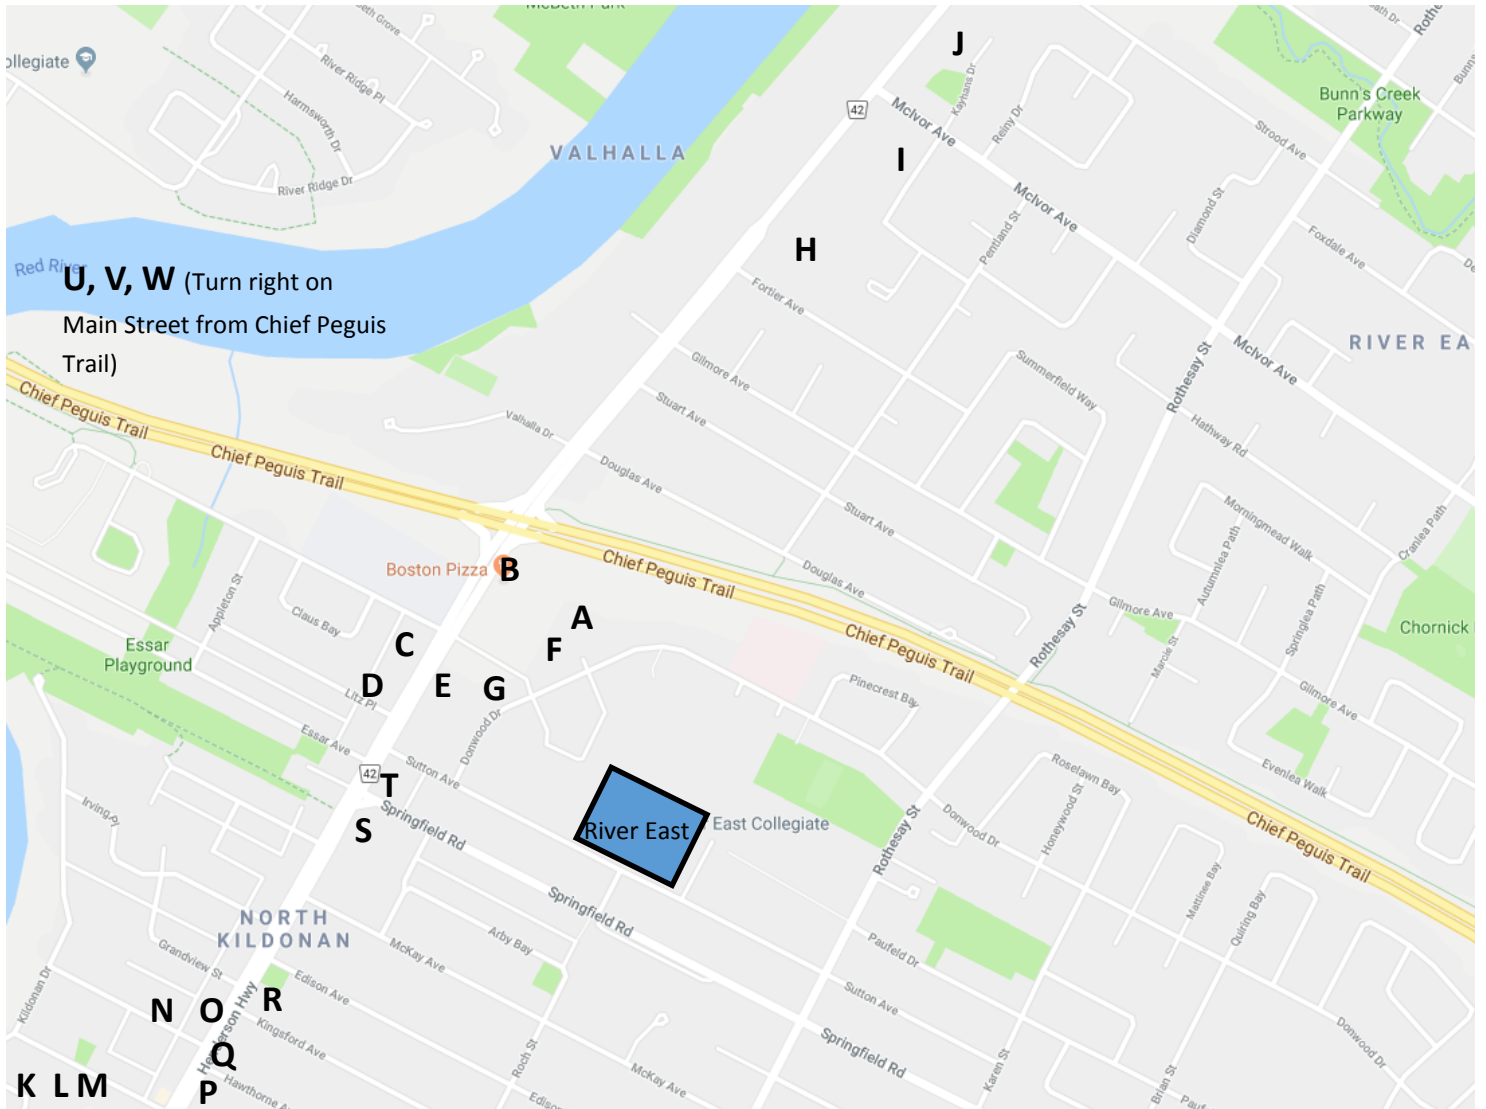

Restaurants near River East Collegiate

- | | |
|--|--|
| A. Safeway deli and Starbucks inside Safeway 1441 Henderson Hwy. | L. Empress of China Restaurant 1050 Henderson Hwy. |
| B. Boston Pizza 1475 Henderson Hwy. | M. Tim Hortons 1060 Henderson Hwy. |
| C. McDonald's 1460 Henderson Hwy. | N. Starbucks 1114 Henderson Hwy. |
| D. Jeffery's Restaurant 1400 Henderson Hwy. | O. Subway 1128 Henderson Hwy. |
| E. Quiznos 1411A Henderson Hwy. | P. BMC Taqueria 1113 Henderson Hwy. |
| F. Booster Juice 1439C Henderson Hwy. | Q. Toy Sun Restaurant 1133 Henderson Hwy. |
| G. Tim Hortons 25 Donwood Dr. | R. Perkins Restaurant 1277 Henderson Hwy. |
| H. Bromley's Family Restaurant (Nor-Villa) 1763 Henderson Hwy. | S. Pizza Hut 1347 Henderson Hwy. |
| I. Subway at Mclvor Mall 17-1795 Henderson Hwy. | T. A&W 1403 Henderson Hwy. |
| J. Triple B's 1873 Henderson Hwy. | U. Browns Social House 2419 Main St. |
| K. Mr. Sub 1046 Henderson Hwy. | V. Taco Del Mar/Subway 2579 Main St. |
| | W. A&W 2585 Main St. |